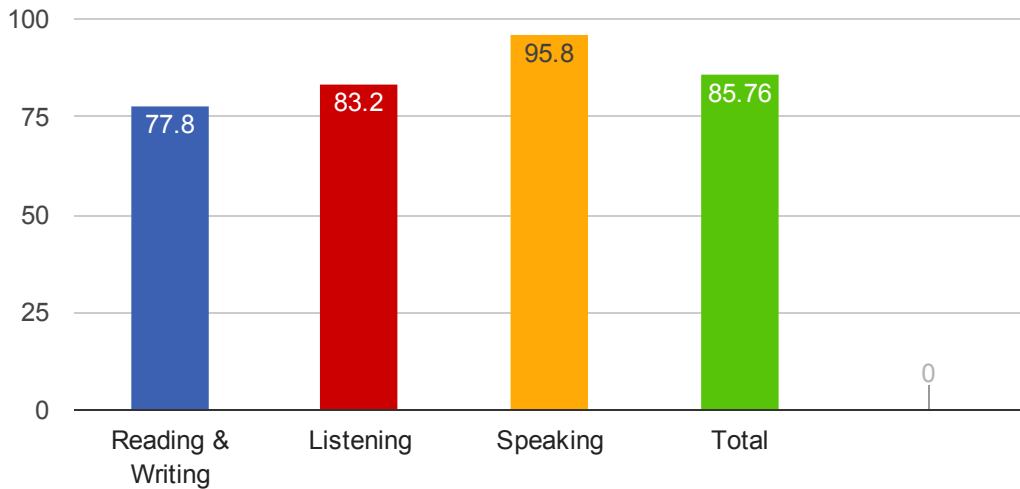

MARMARA KOLEJI ILKOGRETİM - MOVERS BAŞARI İSTATİSTİĞİ

(YLE) MOVERS BAŞARI YÜZDESİ