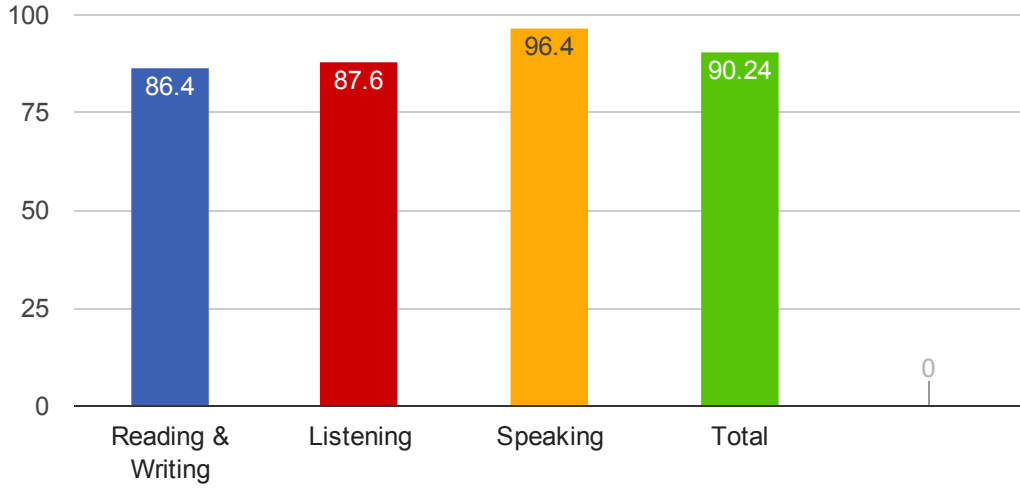

School Name: MARMARA KOLEJI ILKOGRETİM

School Average

Exam	ADAY	R & W	LISTENING	SPEAKING	TOTAL
STARTERS	95	4,32	4,38	4,82	4,51
MOVERS	89	3,89	4,16	4,79	4,28
FLYERS	36	3,33	4,02	4,80	4,05

MARMARA KOLEJI ILKOGRETİM - STARTERS BAŞARI İSTATİSTİĞİ

(YLE) STARTERS BAŞARI YÜZDESİ