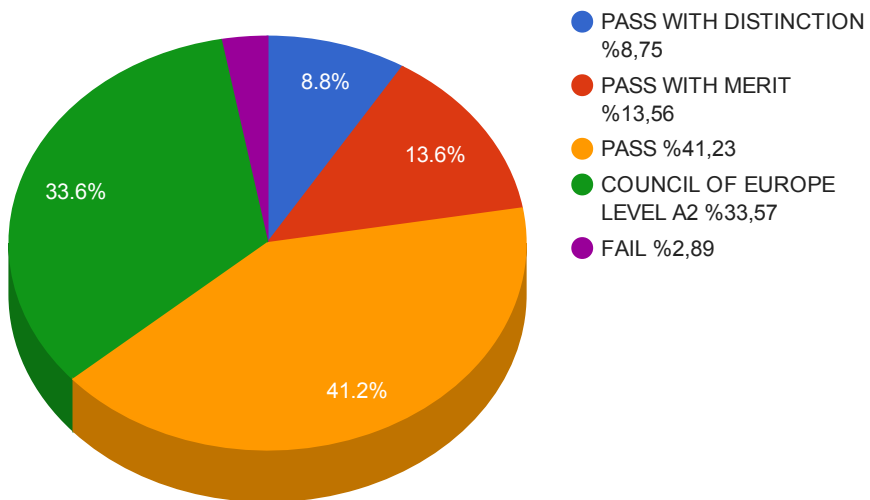

İstanbul - (PET) PRELIMINARY ENGLISH TEST RESULTS