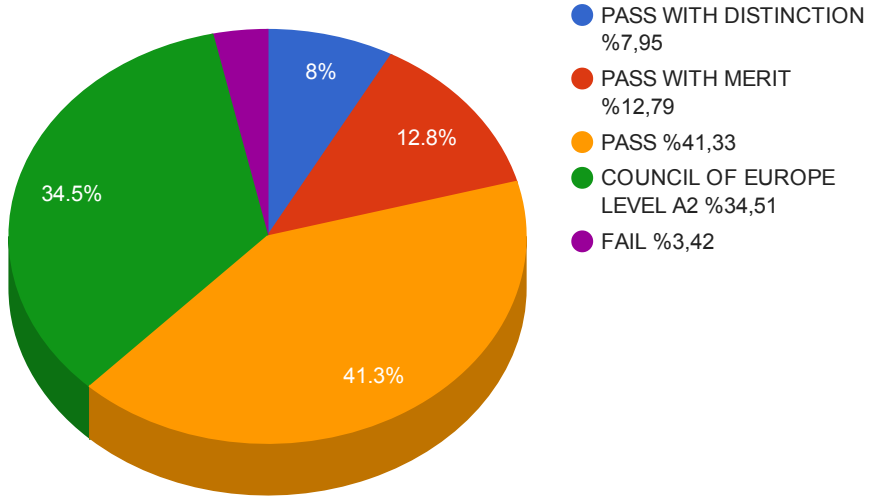

Marmara Bölgesi - (PET) PRELIMINARY ENGLISH TEST RESULTS